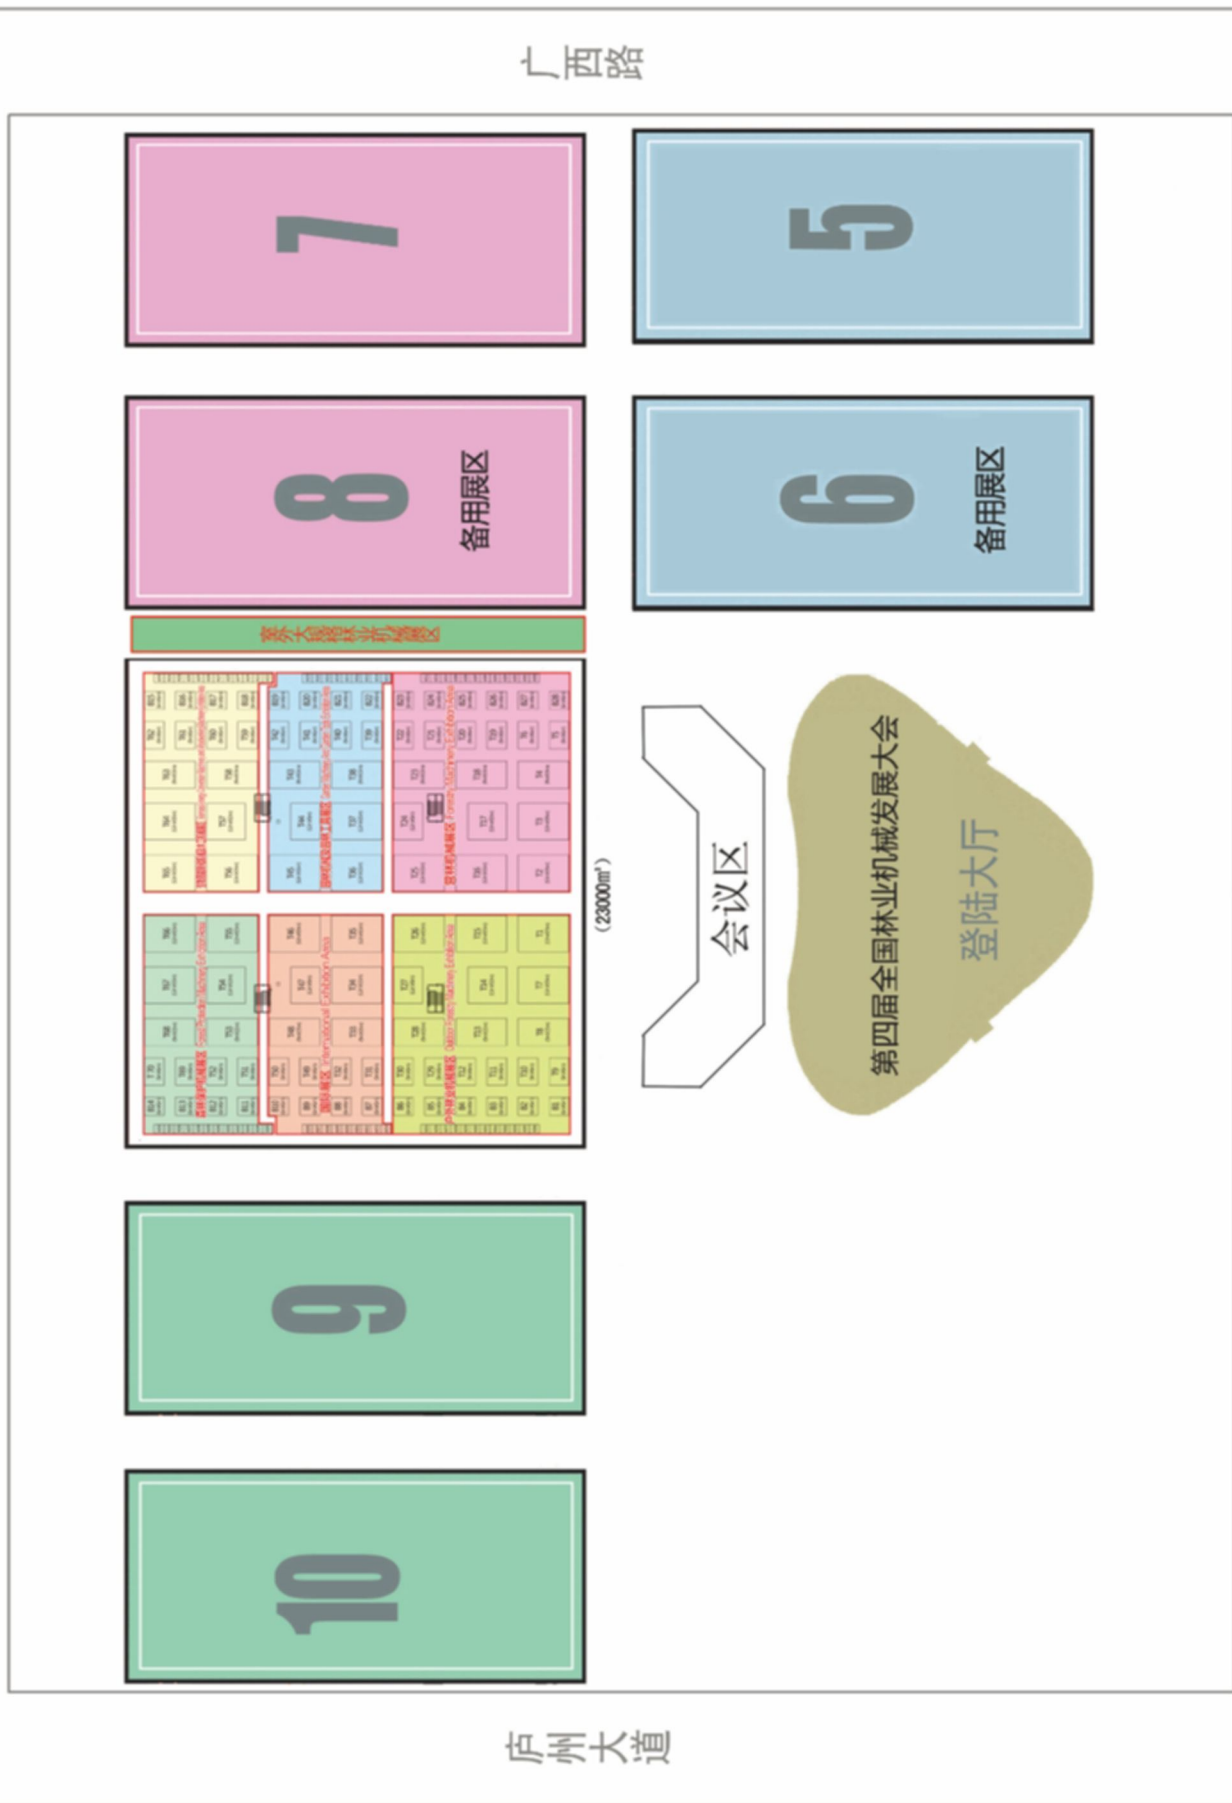

2016 中国国际林业机械展览会展区平面图

CHINA INTERNATIONAL FORESTRY MACHINERY EXPO
同期举办：2016 中国国际园林机械、园艺工具展览会
In conjunction with "China International Garden Machinery and Garden Tools Expo 2016"

2016年10月20-22日
On October 20-22, 2016
合肥滨湖国际会展中心
Hefei Binhu International Exhibition Center

南京路

锦绣大道